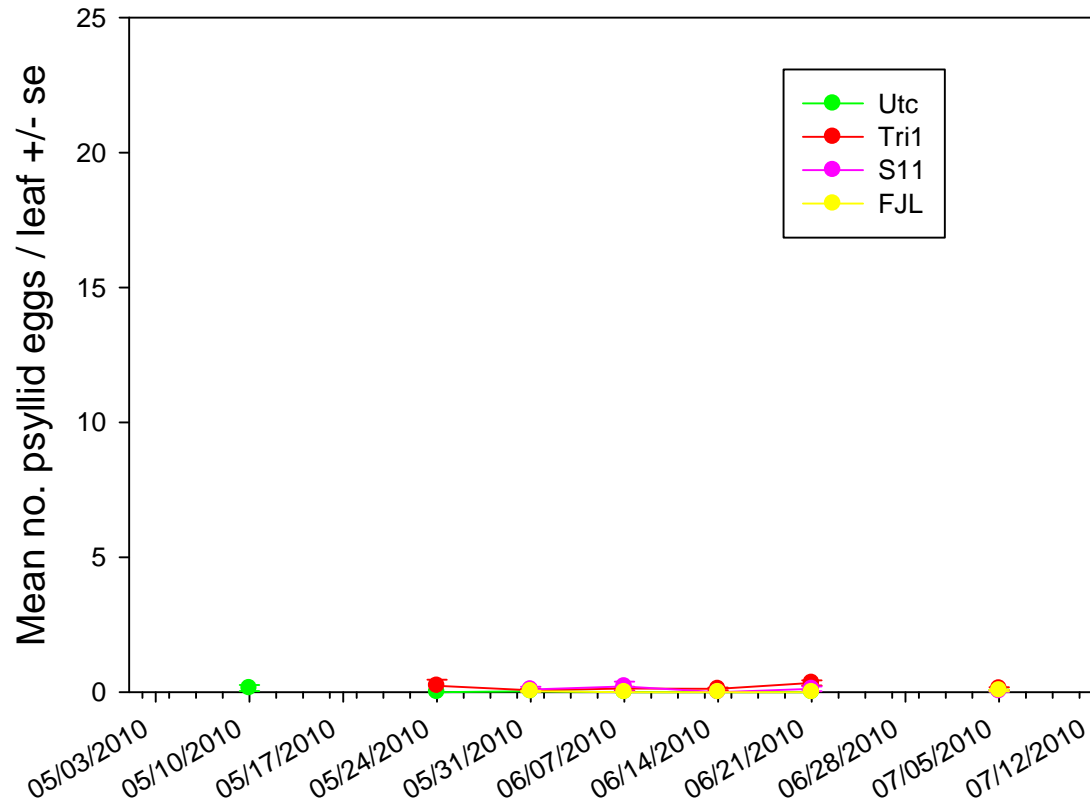

Kansas 2010 season Potato Psyllid Eggs

Kansas 2010 Season Small Potato Psyllid Nymphs

Kansas 2010 Season Large Potato Psyllid Nymphs

Kansas 2010 Season Potato Psyllid Nymphs

Kansas 2010 season Adult Potato Psyllids