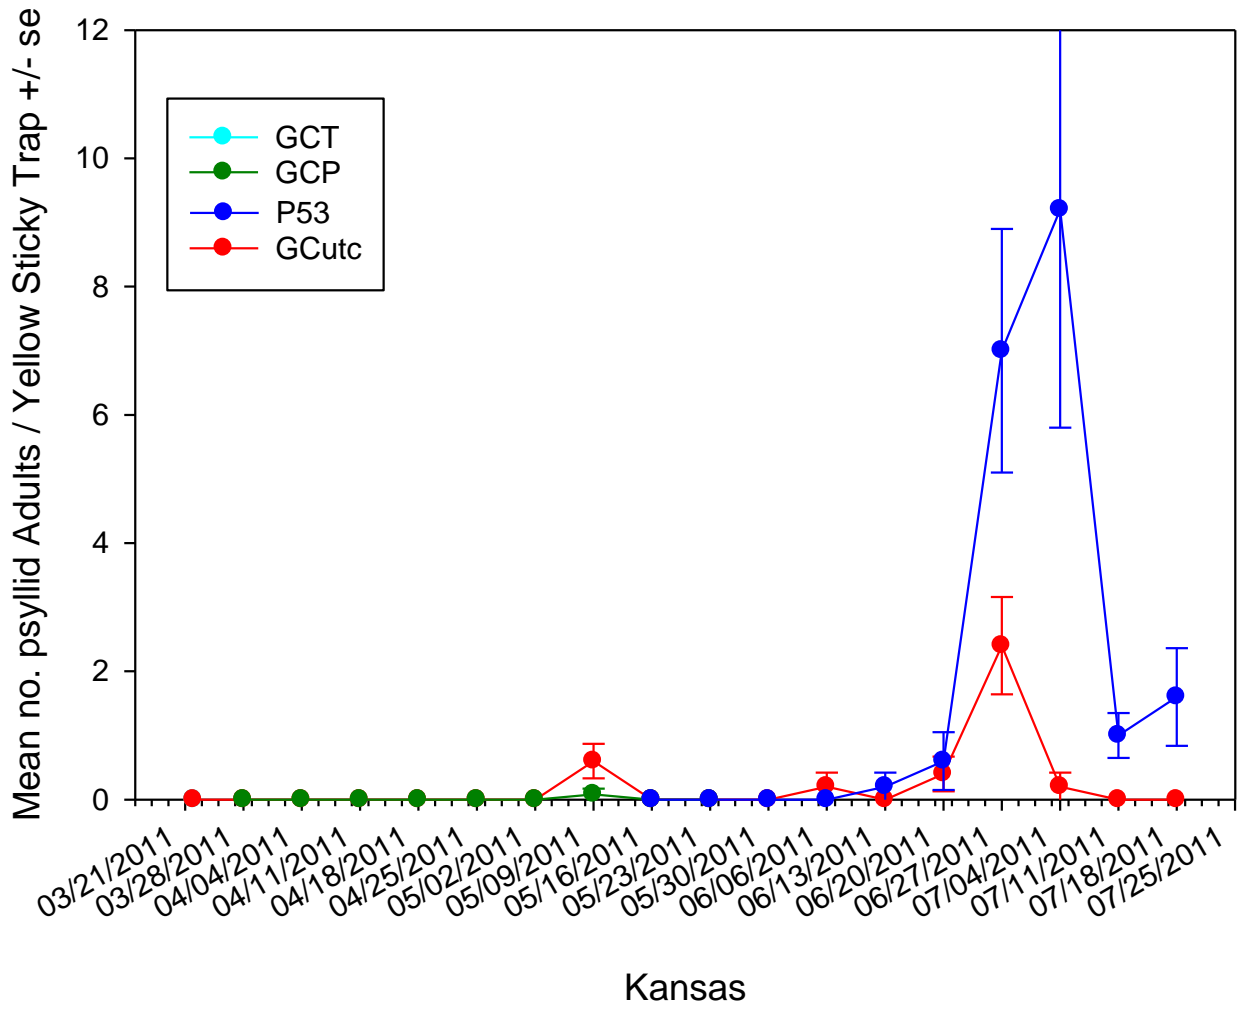

Garden City Kansas 2011 potato psyllids eggs

Garden City Kansas 2011 potato psyllid small nymphs

Garden City Kansas 2011 potato psyllid large nymphs

Garden City Kansas 2011 potato psyllid nymphs

Garden City Kansas 2011 adult potato psyllids

Garden City Kansas 2011 season