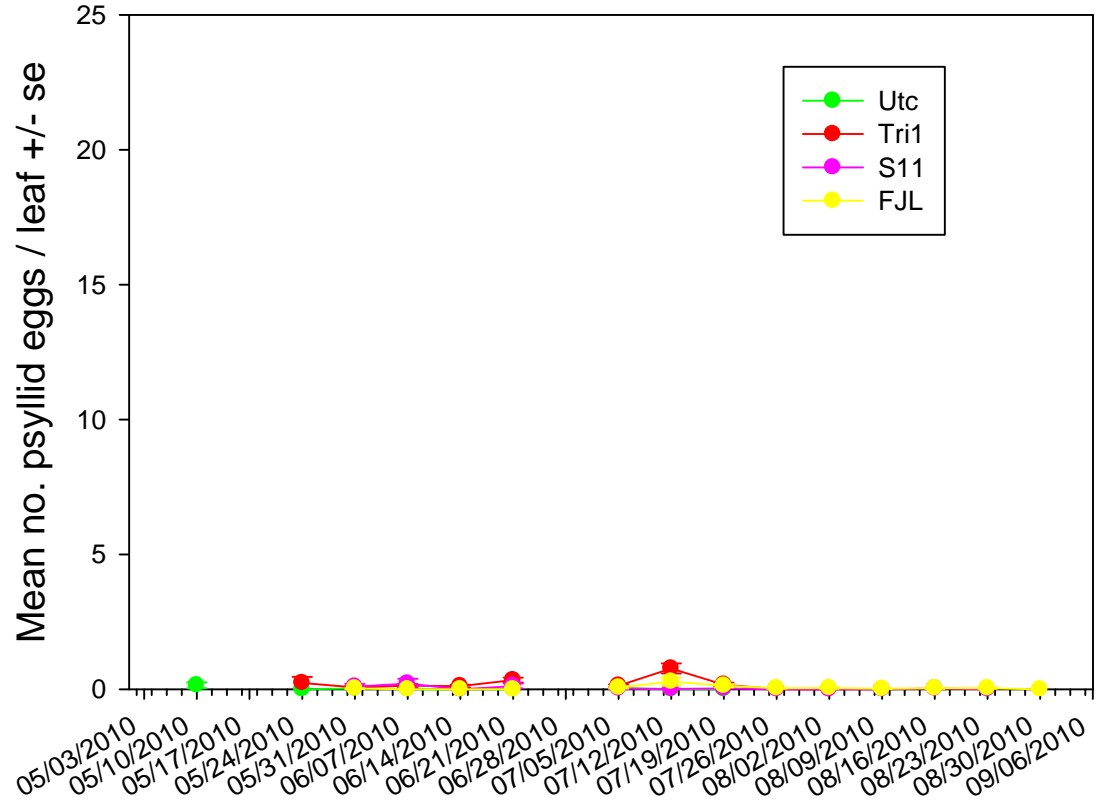

# Kansas 2010 season Potato Psyllid Eggs

# Kansas 2010 Season Small Potato Psyllid Nymphs

# Kansas 2010 Season Large Potato Psyllid Nymphs