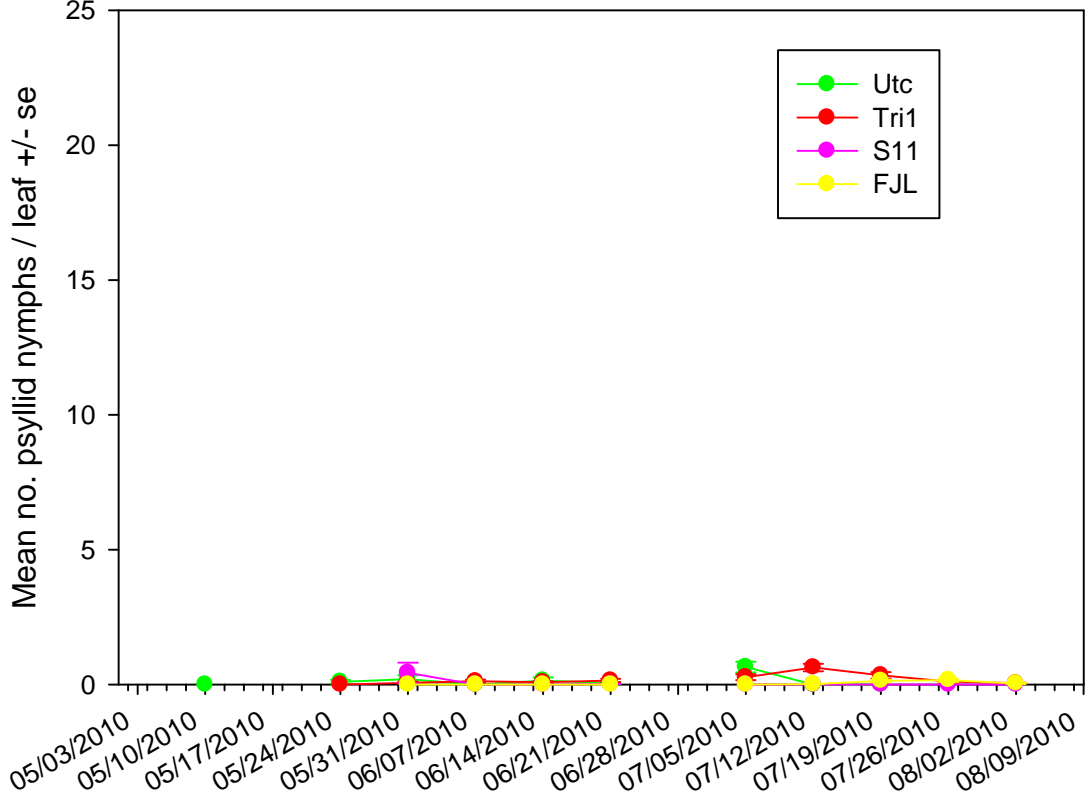

Kansas 2010 Season Potato Psyllid Nymphs