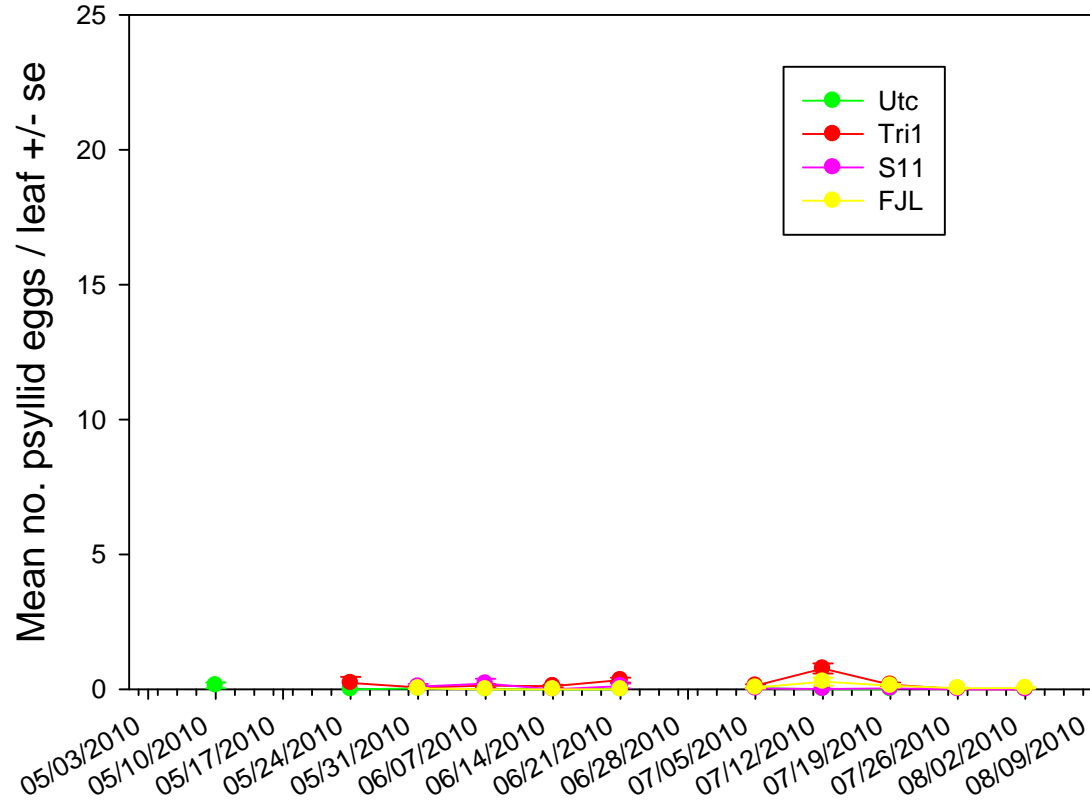

# Kansas 2010 season Potato Psyllid Eggs

# Kansas 2010 Season Small Potato Psyllid Nymphs

# Kansas 2010 Season Large Potato Psyllid Nymphs